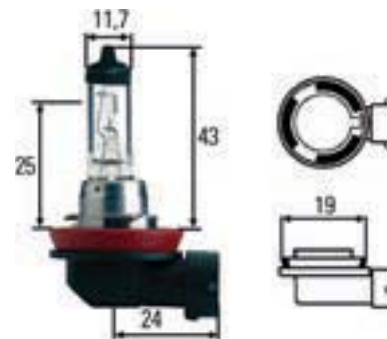

Part Number	Bulb Type	Wattage	DOT/SAE
H83015001	795	50	DOT/SAE
H83020021	880	27	DOT/SAE
H83020071	881	27	DOT/SAE
H83020031	885	27	DOT/SAE
H83020051	890	27	DOT/SAE
H83020041	893	37.5	DOT/SAE
H83020011	894	37.5	DOT/SAE
H83020091	896	37.5	DOT/SAE
H83020061	899	37.5	DOT/SAE
H83160231	9003	65/55	DOT/SAE
H83155091	9004	65/45	DOT/SAE
H83155101	9004	65/45	DOT/SAE
H83165241	9005	60	DOT/SAE
H83165261	9005	60	DOT/SAE
H83170021	9006	55	DOT/SAE
H83175001	9007	65/55	DOT/SAE
H83175021	9007	65/55	DOT/SAE
H83025001	9040	40	DOT/SAE
H83115141	H1	55	DOT/SAE
H83115101	H1	55	DOT/SAE
H83115011	H1	55	DOT/SAE
H83135041	H3	55	DOT/SAE
H83135051	H3	55	DOT/SAE
H83135241	H3	35	DOT/SAE
002090131	H3	55	DOT/SAE
H83135061	H3	55	DOT/SAE
H83140061	H4	60/55	DOT/SAE
H83140091	H4	60/55	DOT/SAE
H83140081	H4	60/55	DOT/SAE
002525131	H4	60/55	DOT/SAE
H83145001	H7	55	DOT/SAE
H83145101	H7	55	DOT/SAE
H83145031	H7	55	DOT/SAE
H83150081	H8	35	DOT/SAE
008357001	H9	65	DOT/SAE
H83125001	H11	55	DOT/SAE
H83030001	H12	55	DOT/SAE
008837121	H13	60/55	DOT/SAE
H83190001	R2	45/40	DOT/SAE

*All bulbs are 12V and are sold as singles.