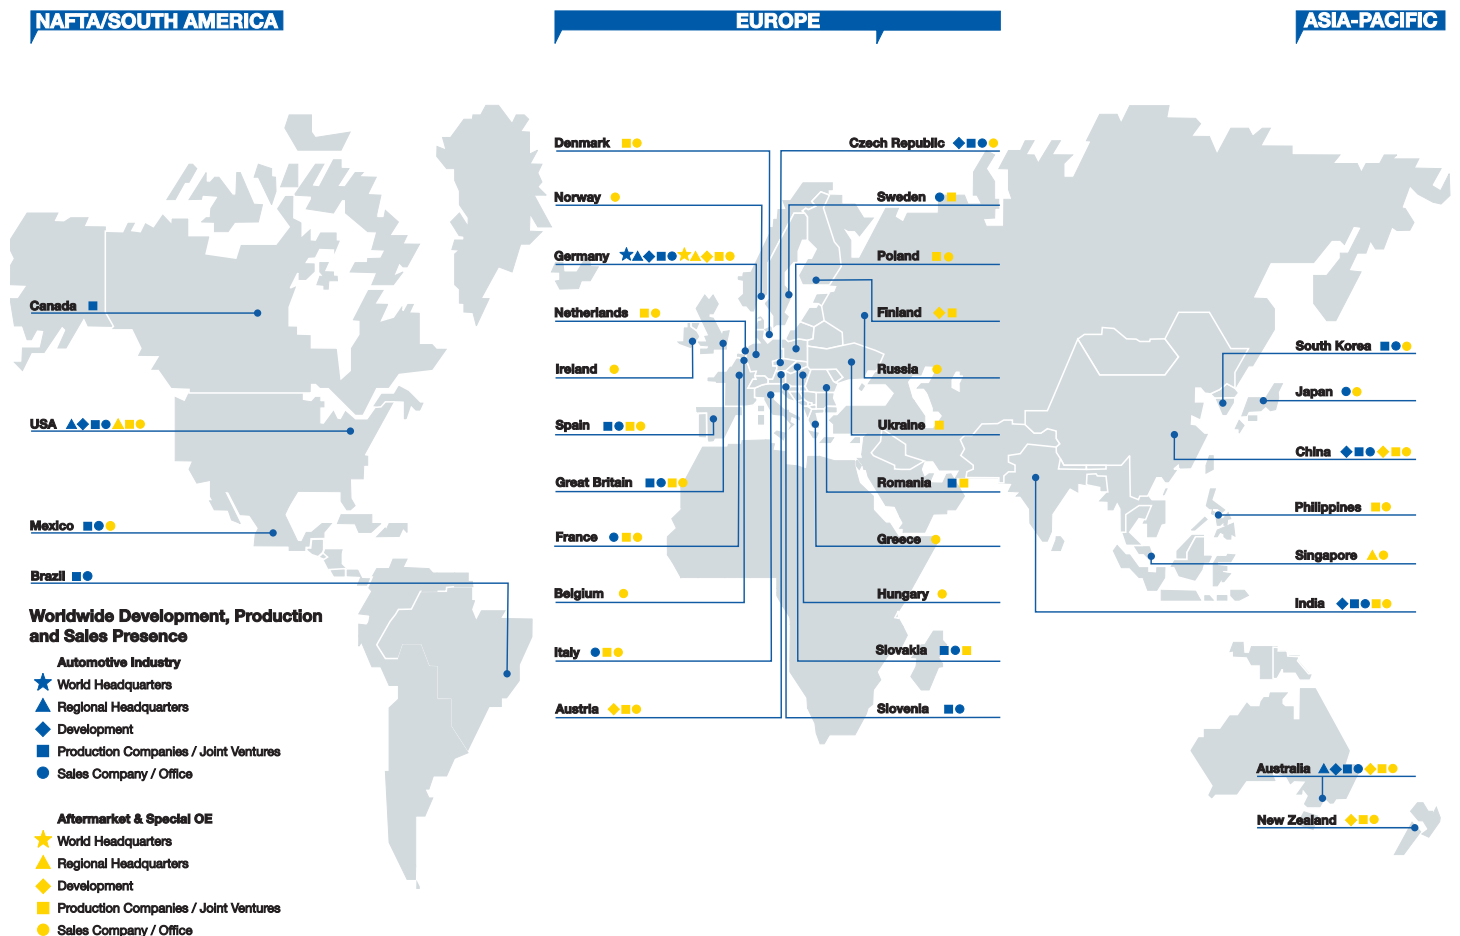

## Hella Worldwide

Hella develops and manufactures components and systems for lighting technology and electronics for the automotive industry. In addition, joint venture companies also produce complete vehicle modules, air conditioning systems and vehicle electric systems. Hella has one of the largest aftermarket organizations in the world for automotive parts and accessories, with its own sales companies and partners in more than 100 countries. The consolidated turnover of the Hella Group is around 3.4 billion euros. Hella is one of the top 50 automotive parts suppliers in the world and one of the 100 largest industrial companies in Germany. More than 25,000 people work in 70 manufacturing facilities, production subsidiaries and joint ventures all over the world. Almost 3,000 engineers and technicians work in research and development throughout the company group. Customers include all leading vehicle and system manufacturers, as well as the automotive parts aftermarket.