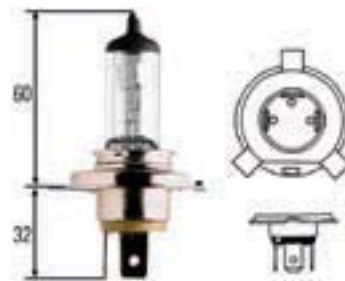

Part Number	Bulb Type	Wattage	DOT/SAE
H83015001	795	50	DOT/SAE
H83020021	880	27	DOT/SAE
H83020071	881	27	DOT/SAE
H83020031	885	27	DOT/SAE
H83020051	890	27	DOT/SAE
H83020041	893	37.5	DOT/SAE
H83020011	894	37.5	DOT/SAE
H83020091	896	37.5	DOT/SAE
H83020061	899	37.5	DOT/SAE
H83160231	9003	65/55	DOT/SAE
H83155091	9004	65/45	DOT/SAE
H83155101	9004	65/45	DOT/SAE
H83165241	9005	60	DOT/SAE
H83165261	9005	60	DOT/SAE
H83170021	9006	55	DOT/SAE
H83175001	9007	65/55	DOT/SAE
H83175021	9007	65/55	DOT/SAE
H83025001	9040	40	DOT/SAE
H83115141	H1	55	DOT/SAE
H83115101	H1	55	DOT/SAE
H83115011	H1	55	DOT/SAE
H83135041	H3	55	DOT/SAE
H83135051	H3	55	DOT/SAE
H83135241	H3	35	DOT/SAE
002090131	H3	55	DOT/SAE
H83135061	H3	55	DOT/SAE
H83140061	H4	60/55	DOT/SAE
H83140091	H4	60/55	DOT/SAE
H83140081	H4	60/55	DOT/SAE
002525131	H4	60/55	DOT/SAE
H83145001	H7	55	DOT/SAE
H83145101	H7	55	DOT/SAE
H83145031	H7	55	DOT/SAE
H83150081	H8	35	DOT/SAE
008357001	H9	65	DOT/SAE
H83125001	H11	55	DOT/SAE
H83030001	H12	55	DOT/SAE
008837121	H13	60/55	DOT/SAE
H83190001	R2	45/40	DOT/SAE

*All bulbs are 12V and are sold as singles.