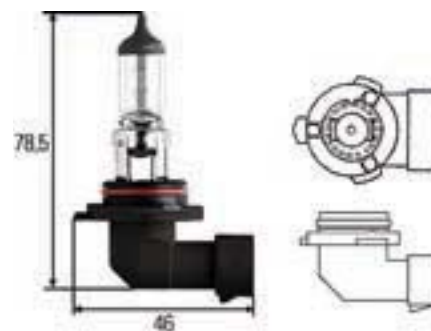

Part Number	Bulb Type	Wattage	DOT/SAE
H83015001	795	50	DOT/SAE
H83020021	880	27	DOT/SAE
H83020071	881	27	DOT/SAE
H83020031	885	27	DOT/SAE
H83020051	890	27	DOT/SAE
H83020041	893	37.5	DOT/SAE
H83020011	894	37.5	DOT/SAE
H83020091	896	37.5	DOT/SAE
H83020061	899	37.5	DOT/SAE
H83160231	9003	65/55	DOT/SAE
H83155091	9004	65/45	DOT/SAE
H83155101	9004	65/45	DOT/SAE
H83165241	9005	60	DOT/SAE
H83165261	9005	60	DOT/SAE
H83170021	9006	55	DOT/SAE
H83175001	9007	65/55	DOT/SAE
H83175021	9007	65/55	DOT/SAE
H83025001	9040	40	DOT/SAE
H83115141	H1	55	DOT/SAE
H83115101	H1	55	DOT/SAE
H83115011	H1	55	DOT/SAE
H83135041	H3	55	DOT/SAE
H83135051	H3	55	DOT/SAE
H83135241	H3	35	DOT/SAE
002090131	H3	55	DOT/SAE
H83135061	H3	55	DOT/SAE
H83140061	H4	60/55	DOT/SAE
H83140091	H4	60/55	DOT/SAE
H83140081	H4	60/55	DOT/SAE
002525131	H4	60/55	DOT/SAE
H83145001	H7	55	DOT/SAE
H83145101	H7	55	DOT/SAE
H83145031	H7	55	DOT/SAE
H83150081	H8	35	DOT/SAE
008357001	H9	65	DOT/SAE
H83125001	H11	55	DOT/SAE
H83030001	H12	55	DOT/SAE
008837121	H13	60/55	DOT/SAE
H83190001	R2	45/40	DOT/SAE

*All bulbs are 12V and are sold as singles.